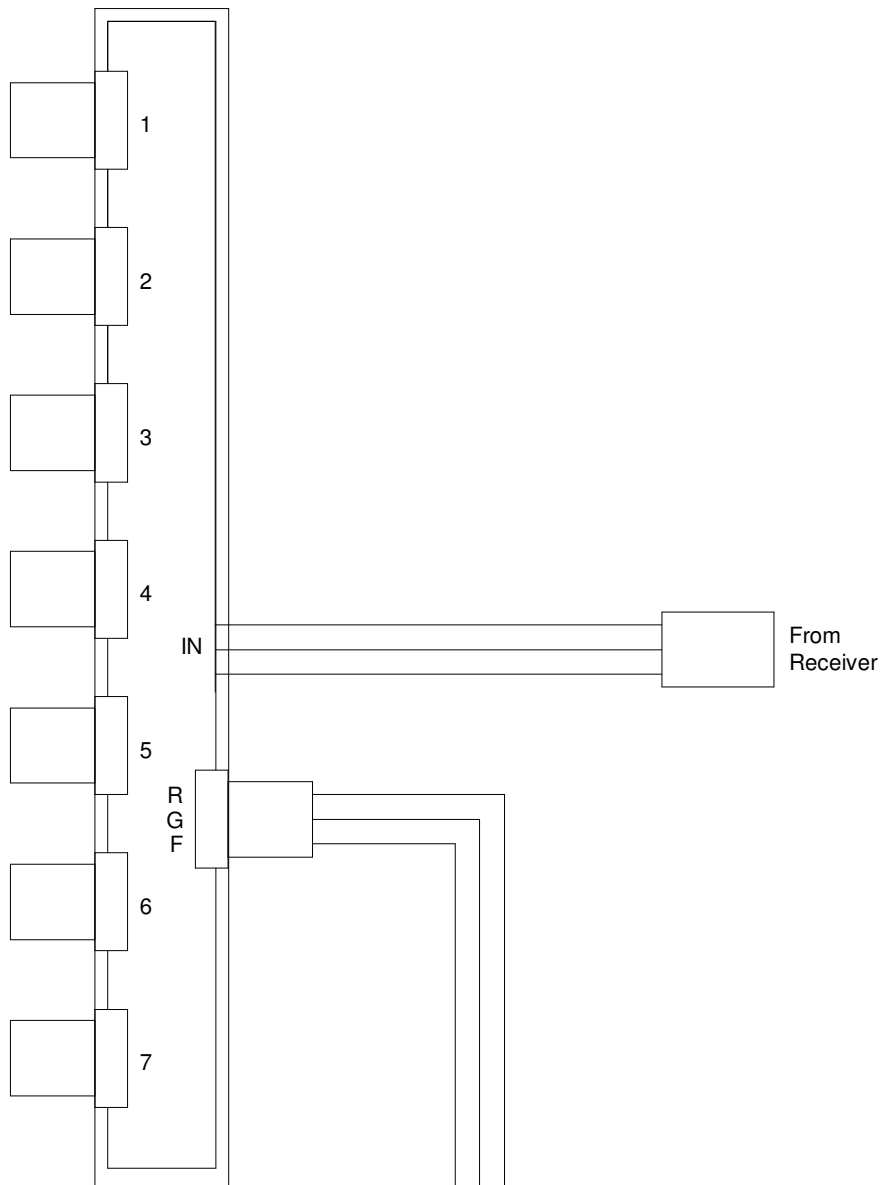

1070  
Landing Gear  
Controller

1098 Landing  
Light Switch

Landing Light

Port  
Landing Light

Starboard