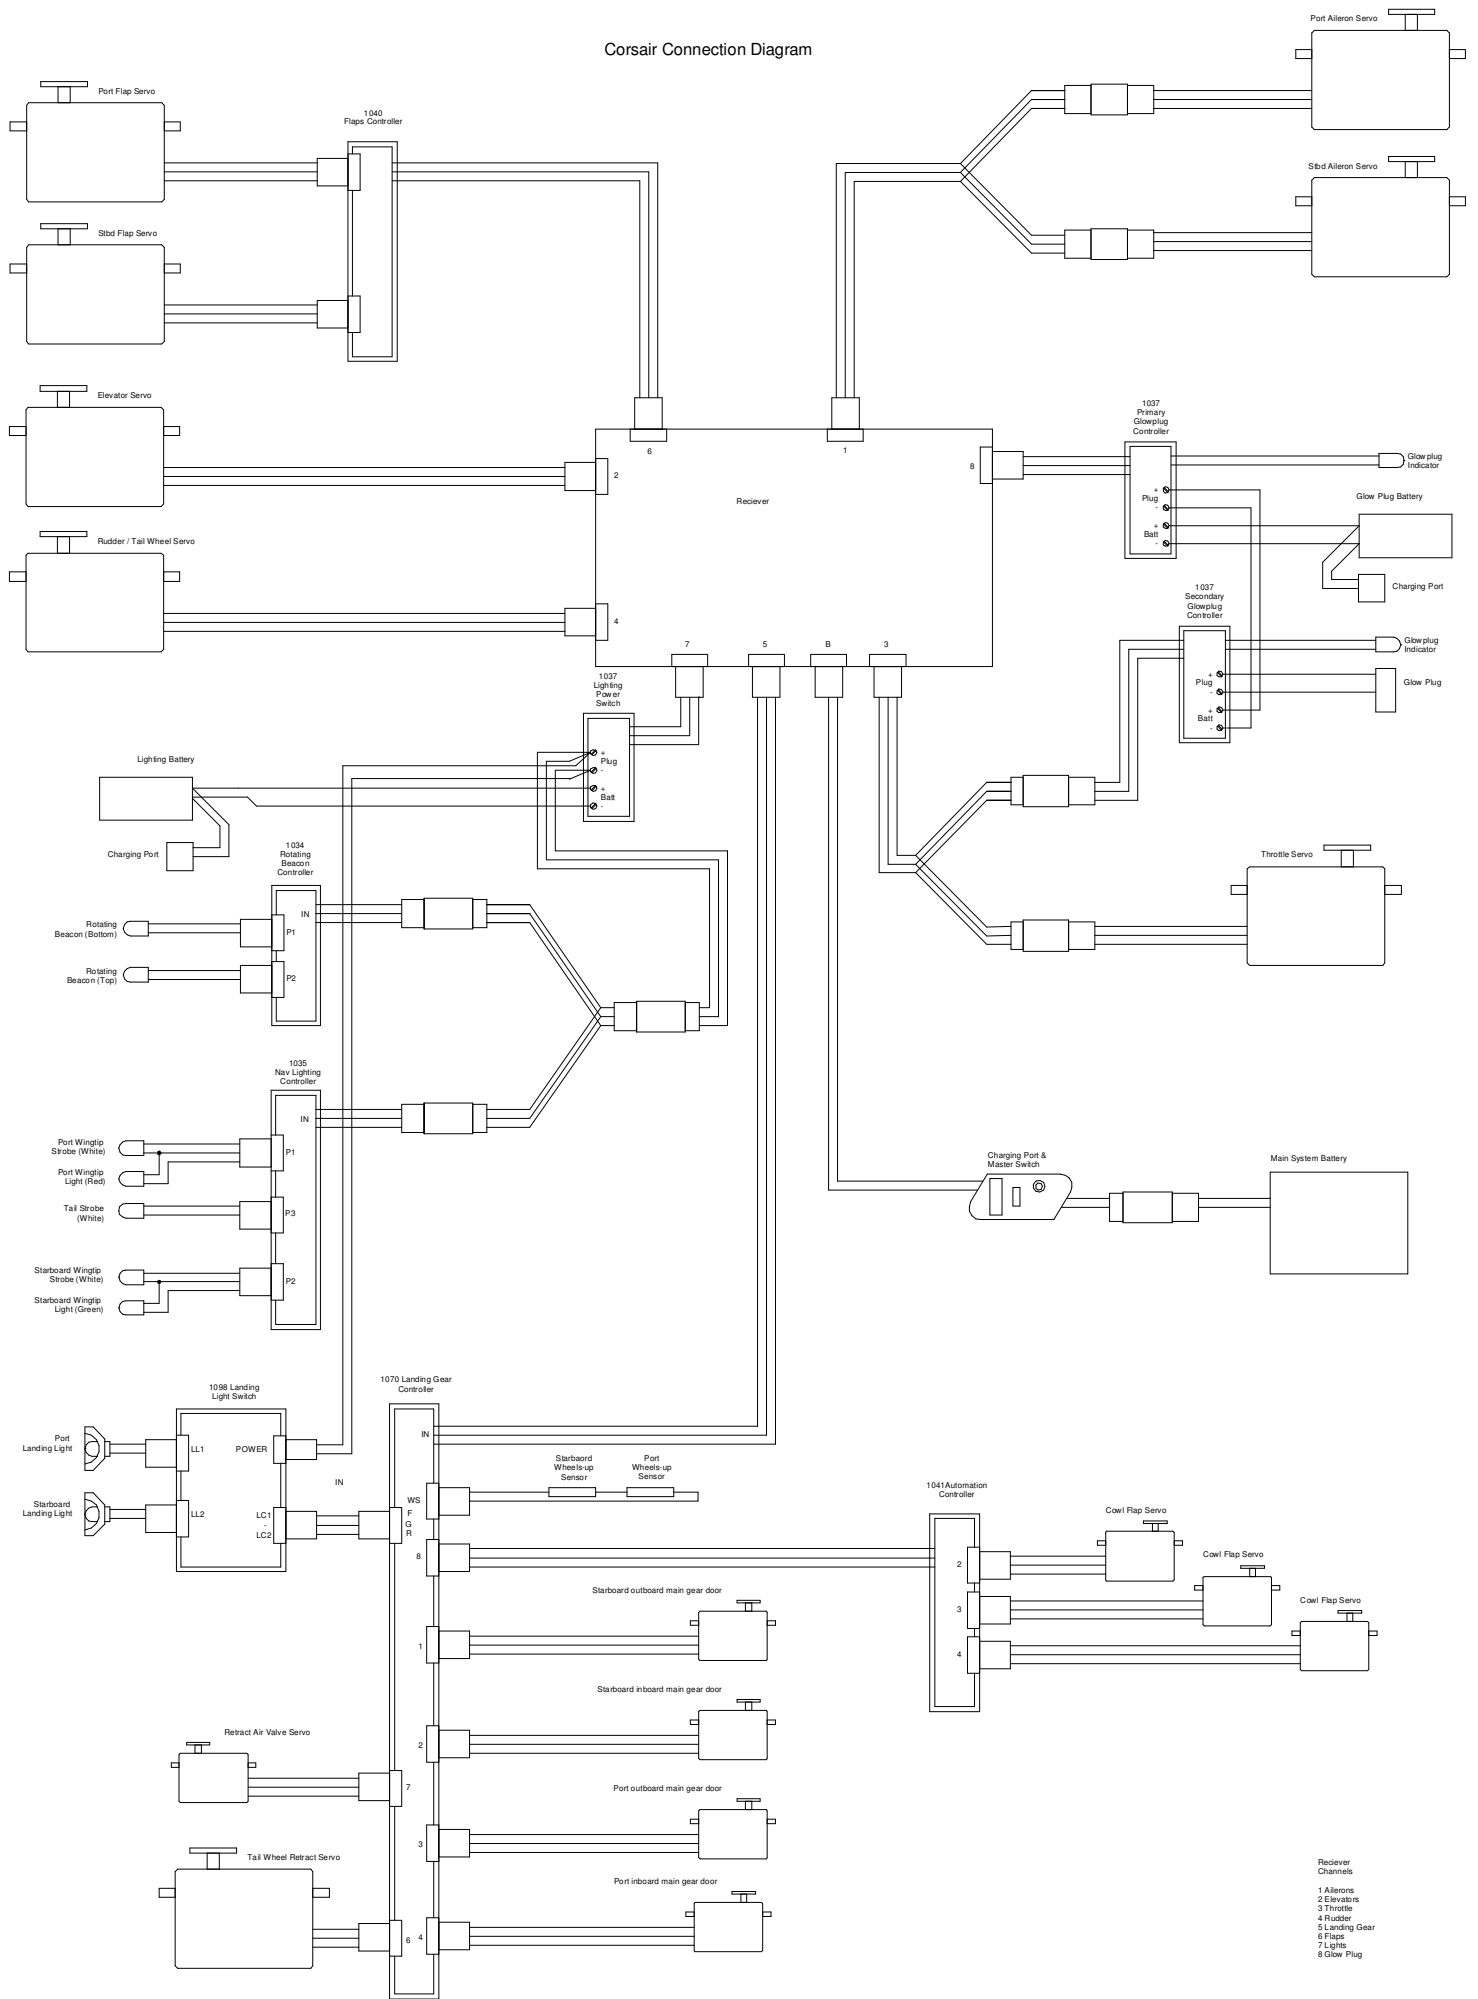

Corsair Connection Diagram

- Receiver Channels
- 1 Ailerons
 - 2 Elevators
 - 3 Throttle
 - 4 Rudder
 - 5 Landing Gear
 - 6 Flaps
 - 7 Lights
 - 8 Glow Plug